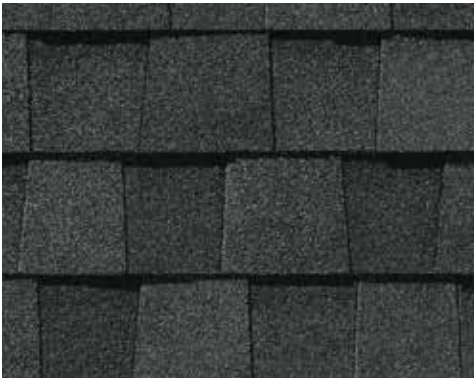

Moire Black