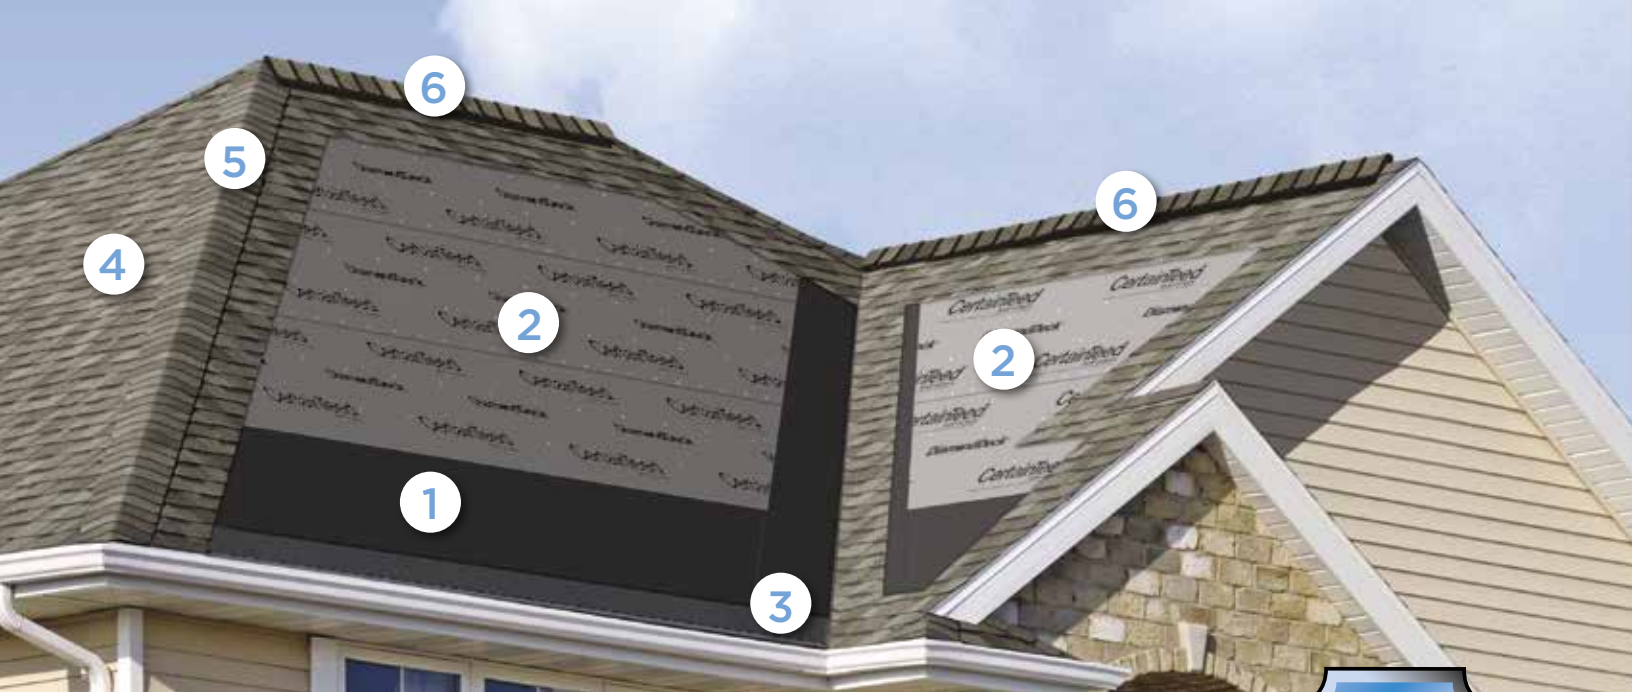

The ColorView® Visualizer: Design your Dream Home with the Click of a Mouse

CertainTeed created the ColorView tool to help homeowners bring their creative vision to reality.

Just look through a photo library of homes to choose one that looks most like your own. Then click on the roof to easily switch designs and see what CertainTeed product looks best. You can choose from hundreds of different roofing design and color combinations, and even add roof accents in different colors. All before anyone raises a hammer.

Want to visualize different roofing styles on your own home? You can upload photos to ColorView and have them digitally masked by one of our design professionals, or use DIY mode to upload and mask your own photos.

Plus, you can print or share your ColorView photos with family and friends to get their feedback. Visit colorview.certainteed.com and get started.

Add a Little Accent to Your Roof

CertainTeed offers Mountain Ridge®, an accessory product used for capping hips and ridges. It is the perfect finishing touch for your roof, offering blended color and high-profile design. CertainTeed also offers Shadow Ridge®, a low-profile design for capping hip and ridges.

Color Companion Products for Flat Roof Areas

With CertainTeed Flintlastic® SA, you can coordinate flat roof areas like carports, canopies and porches with your main roof. Flintlastic SA is a self-adhering low slope roofing product available in ten colors that complement some of the most popular CertainTeed shingles.