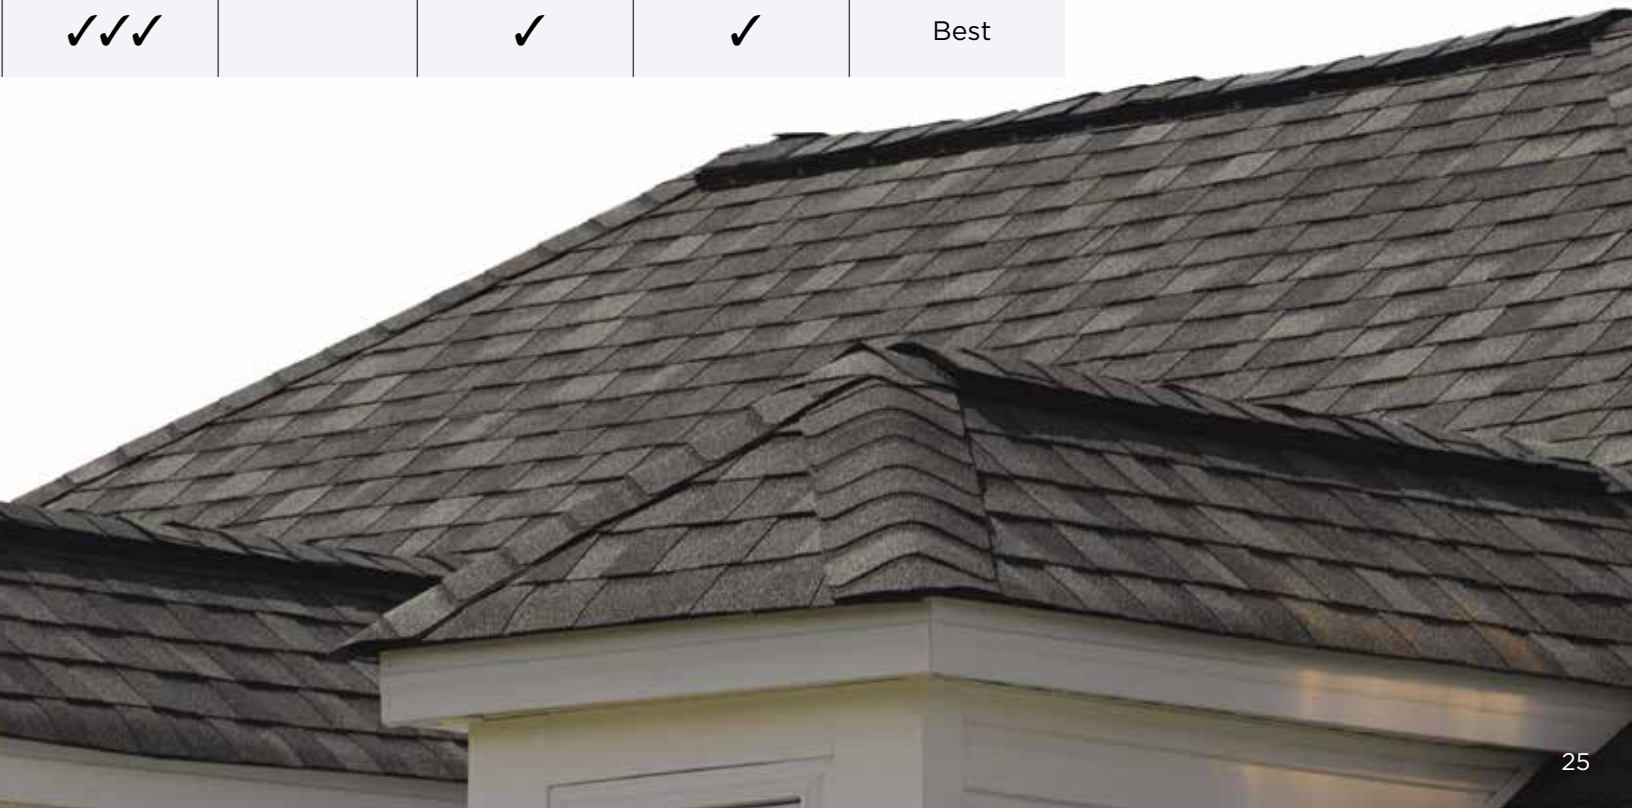

The ColorView® Visualizer: Design your Dream Home with the Click of a Mouse

CertainTeed created the ColorView tool to help homeowners bring their creative vision to reality.

Just look through a photo library of homes to choose one that looks most like your own. Then click on the roof to easily switch designs and see what CertainTeed product looks best. You can choose from hundreds of different roofing design and color combinations, and even add roof accents in different colors. All before anyone raises a hammer.