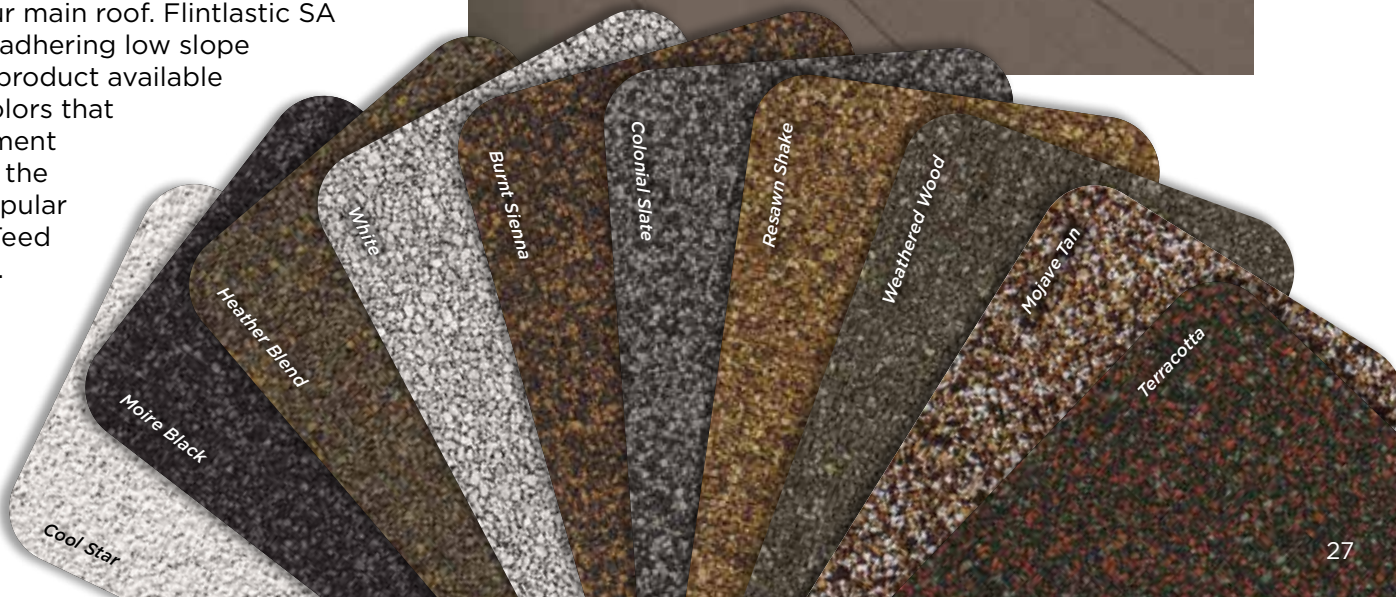

The ColorView® Visualizer: Design your Dream Home with the Click of a Mouse

CertainTeed created the ColorView tool to help homeowners bring their creative vision to reality.

Just look through a photo library of homes to choose one that looks most like your own. Then click on the roof to easily switch designs and see what CertainTeed product looks best. You can choose from hundreds of different roofing design and color combinations, and even add roof accents in different colors. All before anyone raises a hammer.

Want to visualize different roofing styles on your own home? You can upload photos to ColorView and have them digitally masked by one of our design professionals, or use DIY mode to upload and mask your own photos.

Plus, you can print or share your ColorView photos with family and friends to get their feedback. Visit colorview.certainteed.com and get started.

Add a Little Accent to Your Roof

CertainTeed offers Mountain Ridge®, an accessory product used for capping hips and ridges. It is the perfect finishing touch for your roof, offering blended color and high-profile design. CertainTeed also offers Shadow Ridge®, a low-profile design for capping hip and ridges.

Color Companion Products for Flat Roof Areas

With CertainTeed Flintlastic® SA, you can coordinate flat roof areas like carports, canopies and porches with your main roof. Flintlastic SA is a self-adhering low slope roofing product available in ten colors that complement some of the most popular CertainTeed shingles.